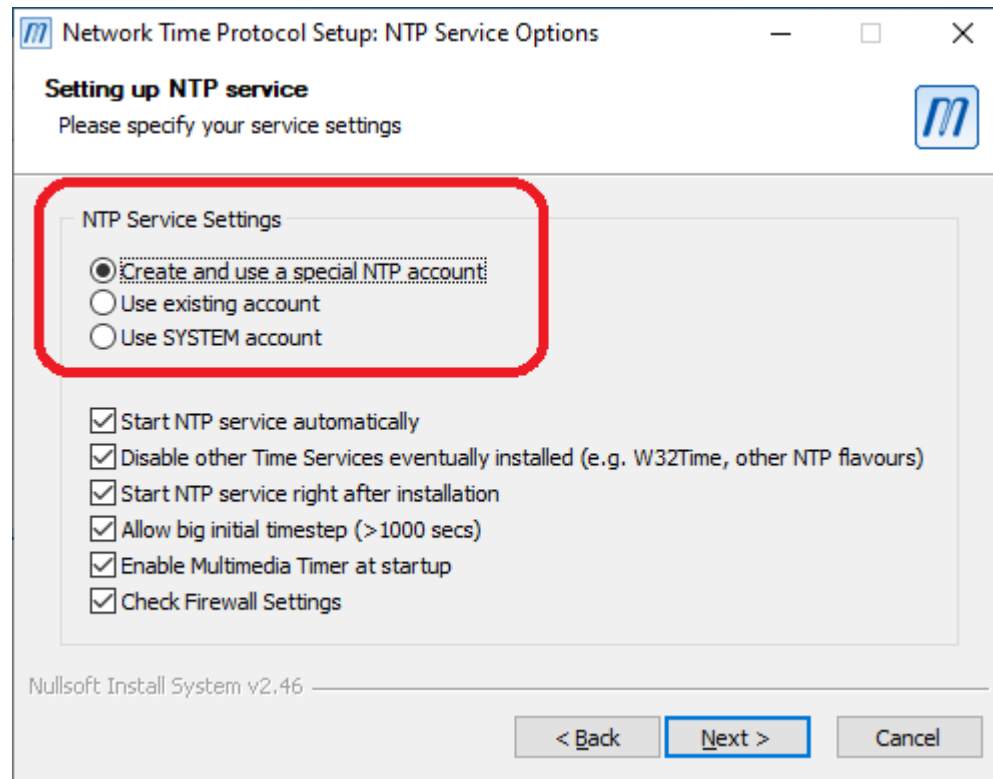

Bob recommended changing this

Select Create and use a special NTP account

Then hit Next