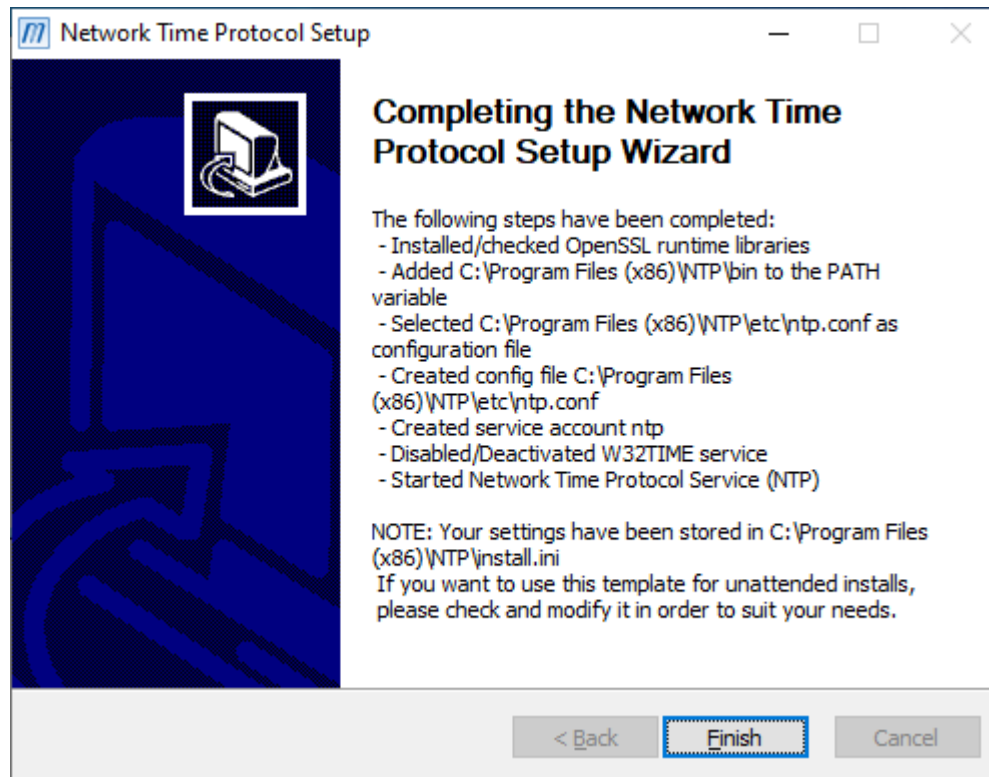

Finish

Click on Finish

But there is more...