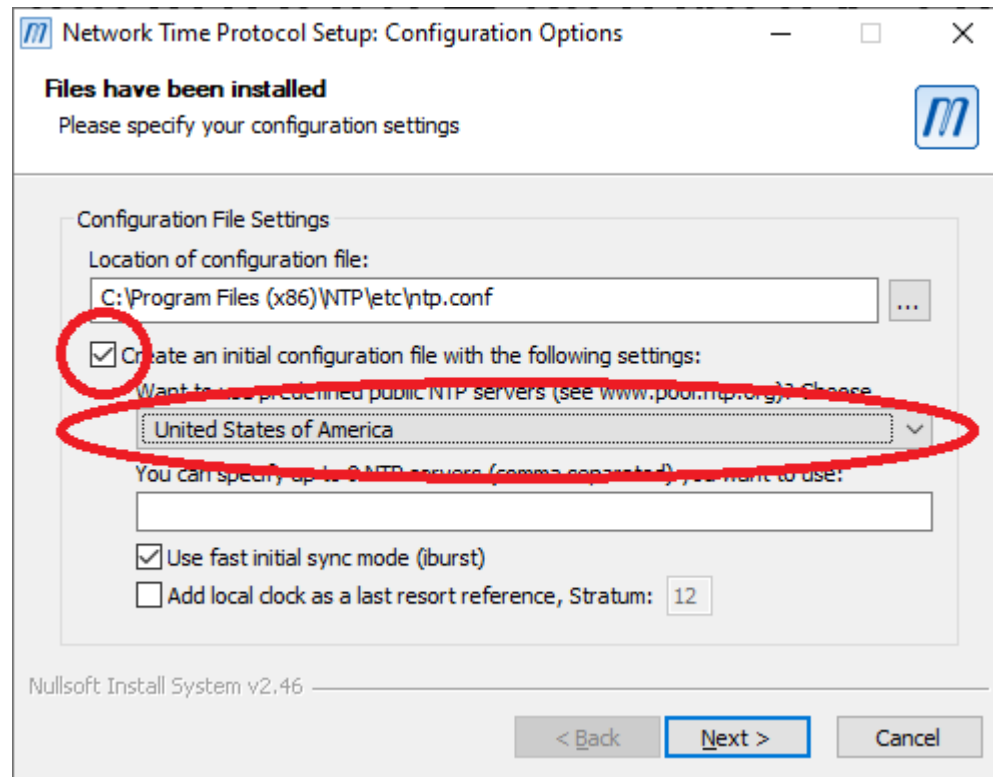

Take the defaults until you get to this screen

- Make sure the Check Box is checked
- **(MANUALLY)** Select united States of America
- Click Next